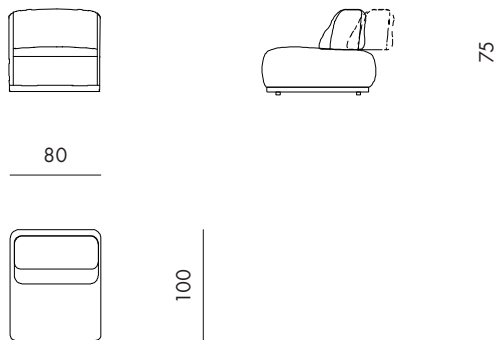

Elite : Central element
Code : CM