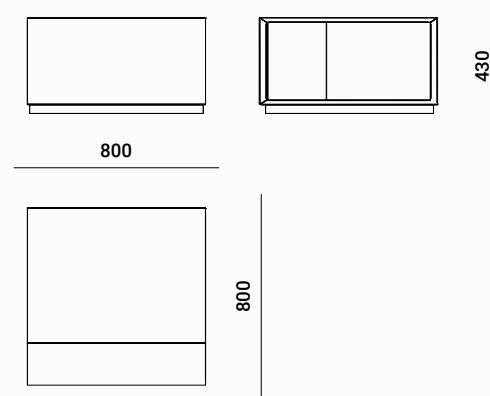

Kubo - Coffee Table
Code : CT 80Q