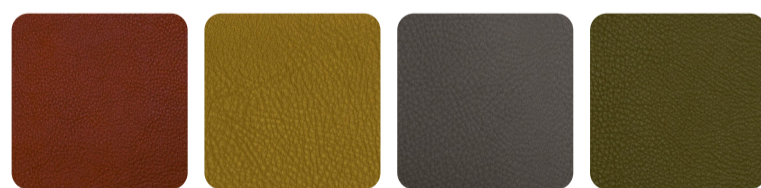

TERRACOTTA

MUSTARD

CEMENT

OLIVE

DIMENSIONS

Length : 266cm

Width : 132cm

Height : 81cm