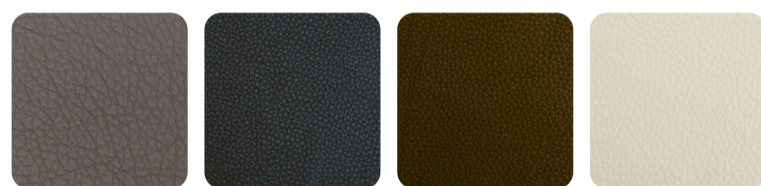

TA

LIGHT GREY

TA

GREY

TA

COFFEE

TA

ARENA

TA

CHARCOAL

TA

BEIGE

FINISHES - UPHOLSTERY - LEATHER - GOLD

DOVE GREY

MIDNIGHT BLUE

EBANO