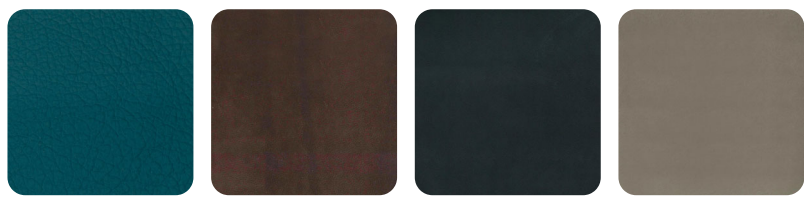

# LAMBO

An armchair with enveloping elements. Able to provide comfort and privacy without excluding the possibility of holding a casual conversation, a business appointment, a cocktail with friends, redefining the concept of simple and elegant.

## FINISHES - UPHOLSTERY - LEATHER - SILVER

DEEP BLUE

MOKA

STONE

TURTLE DOVE

CREAM

BRICK

PLUM RED

BLACK

FOREST GREEN

ICE WHITE

BORDEAUX