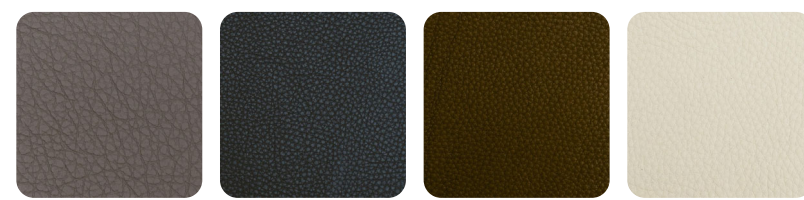

## FINISHES - UPHOLSTERY - LEATHER - SILVER

DEEP BLUE

MOKA

STONE

TURTLE DOVE

CREAM

BRICK

PLUM RED

BLACK

FOREST GREEN

ICE WHITE

BORDEAUX

## FINISHES - UPHOLSTERY - LEATHER - GOLD

DOVE GREY

MIDNIGHT BLUE

EBANO

CREAM

TERRACOTTA

MUSTARD

CEMENT