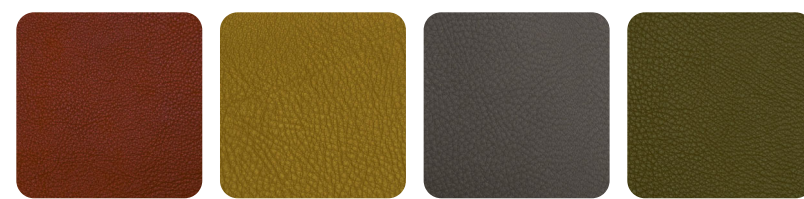

## FINISHES - UPHOLSTERY - LEATHER - SILVER

DEEP BLUE

MOKA

STONE

TURTLE DOVE

CREAM

BRICK

PLUM RED

BLACK

FOREST GREEN

ICE WHITE

BORDEAUX

## FINISHES - UPHOLSTERY - LEATHER - GOLD

DOVE GREY

MIDNIGHT BLUE

EBANO

CREAM

TERRACOTTA

MUSTARD

CEMENT

## FINISHES - UPHOLSTERY - LEATHER - PLATINUM

RUST

SAND

MUD

NERO

HIDE

LATTE