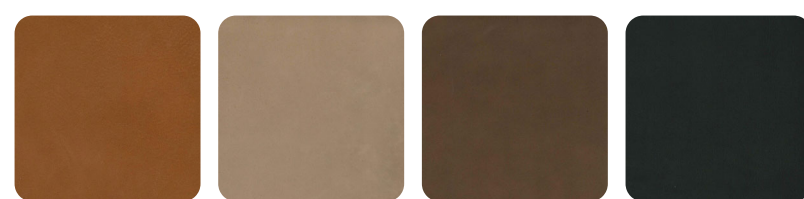

## FINISHES - UPHOLSTERY - LEATHER - SILVER

DEEP BLUE

MOKA

STONE

TURTLE DOVE

CREAM

BRICK

PLUM RED

BLACK

FOREST GREEN

ICE WHITE

BORDEAUX

## FINISHES - UPHOLSTERY - LEATHER - GOLD

DOVE GREY

MIDNIGHT BLUE

EBANO

CREAM

TERRACOTTA

MUSTARD

CEMENT

## FINISHES - UPHOLSTERY - LEATHER - PLATINUM

RUST

SAND

MUD

NERO

HIDE

LATTE