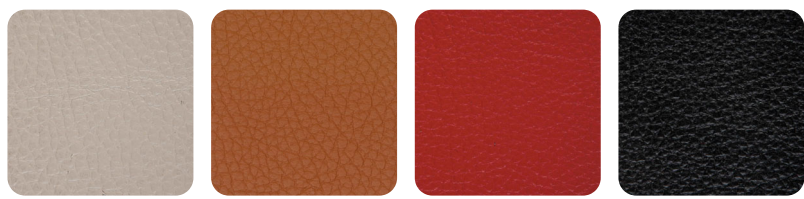

## FINISHES - UPHOLSTERY - LEATHER - SILVER

DEEP BLUE

MOKA

STONE

TURTLE DOVE

CREAM

BRICK

PLUM RED

BLACK

FOREST GREEN

ICE WHITE

BORDEAUX