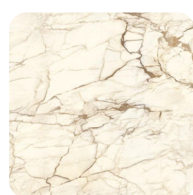

FINISHES - TOP

GMGR
MATT GREY MARBLE

GBRO
MATT PULPIS BROWN MARBLE

GSTO
MATT STATUARIO MARBLE

GMAR
SHINY BLACK MARQUINA MARBLE

GSAL
SHINY SAHARA NOIR MARBLE

GCAL
SHINY CALACATTA MARBLE

GFIL
SHINY FIOR DI BOSCO MARBLE

GROL
SHINY GEM ROSE MARBLE

GAML
SHINY GREEN AMAZONITE MARBLE

GSTL
SHINY STATUARIO MARBLE

VFB
BEVELLED FUME GLASS

FINISHES - BASE

NE
BLACK LACQUERED METAL

GOLD
MATT GOLD LACQUERED METAL

BI
WHITE LACQUERED METAL