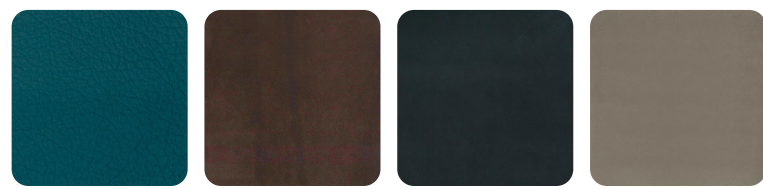

DIAMOND

A minimalistic design, a graphic and modern image with a strong architectural component. Diamond is a system designed to offer maximum compositional freedom. The characteristic thin metal feet support a linear structure that seems suspended.

FINISHES - UPHOLSTERY - LEATHER - SILVER

DEEP BLUE MOKA PRUSSIA TURTLE DOVE

CREAM BRICK PLUM RED BLACK

ICE WHITE FOREST GREEN BORDEAUX

FINISHES - UPHOLSTERY - LEATHER - GOLD

DOVE GREY MIDNIGHT BLUE EBANO CREAM

TERRACOTTA MUSTARD CEMENT OLIVE

FINISHES - UPHOLSTERY - LEATHER - PLATINUM

RUST SAND MUD BLACK

HIDE LATTE

DIMENSIONS

FINISHES - UPHOLSTERY - FABRIC

TA ROSA TA PETROLEUM TA LAGOON TA LIGHT GREY

TA GREY TA COFFEE TA ARENA TA CHARCOAL