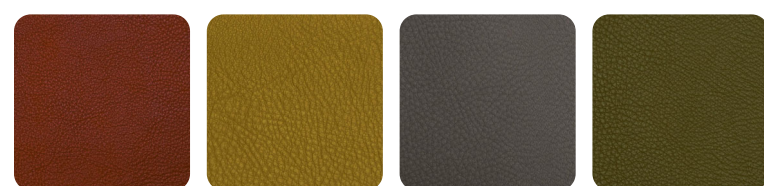

FINISHES - UPHOLSTERY - LEATHER - SILVER

DEEP BLUE MOKA PRUSSIA TURTLE DOVE

CREAM BRICK PLUM RED BLACK

ICE WHITE FOREST GREEN BORDEAUX

FINISHES - UPHOLSTERY - LEATHER - GOLD

DOVE GREY MIDNIGHT BLUE EBANO CREAM

TERRACOTTA MUSTARD CEMENT OLIVE

FINISHES - UPHOLSTERY - LEATHER - PLATINUM

RUST SAND MUD BLACK

HIDE LATTE

DIMENSIONS

FINISHES - UPHOLSTERY - FABRIC

TA ROSA TA PETROLEUM TA LAGOON TA LIGHT GREY

TA GREY TA COFFEE TA ARENA TA CHARCOAL