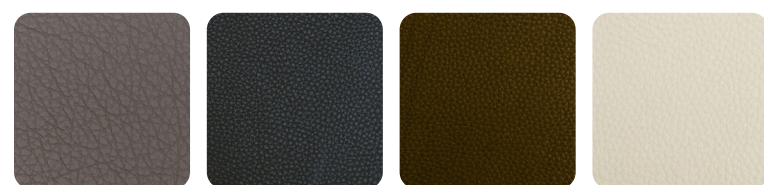

DIAMOND

A minimalistic design, a graphic and modern image with a strong architectural component. Diamond is a system designed to offer maximum compositional freedom. The characteristic thin metal feet support a linear structure that seems suspended.

FINISHES - UPHOLSTERY - LEATHER - SILVER

DEEP BLUE MOKA PRUSSIA TURTLE DOVE

CREAM BRICK PLUM RED BLACK

ICE WHITE FOREST GREEN BORDEAUX

FINISHES - UPHOLSTERY - LEATHER - GOLD

DOVE GREY MIDNIGHT BLUE EBANO CREAM

TERRACOTTA MUSTARD CEMENT OLIVE

FINISHES - UPHOLSTERY - LEATHER - PLATINUM

RUST SAND MUD BLACK

HIDE LATTE

DIMENSIONS

FINISHES - UPHOLSTERY - FABRIC

TA ROSA TA PETROLEUM TA LAGOON TA LIGHT GREY

TA GREY TA COFFEE TA ARENA TA CHARCOAL