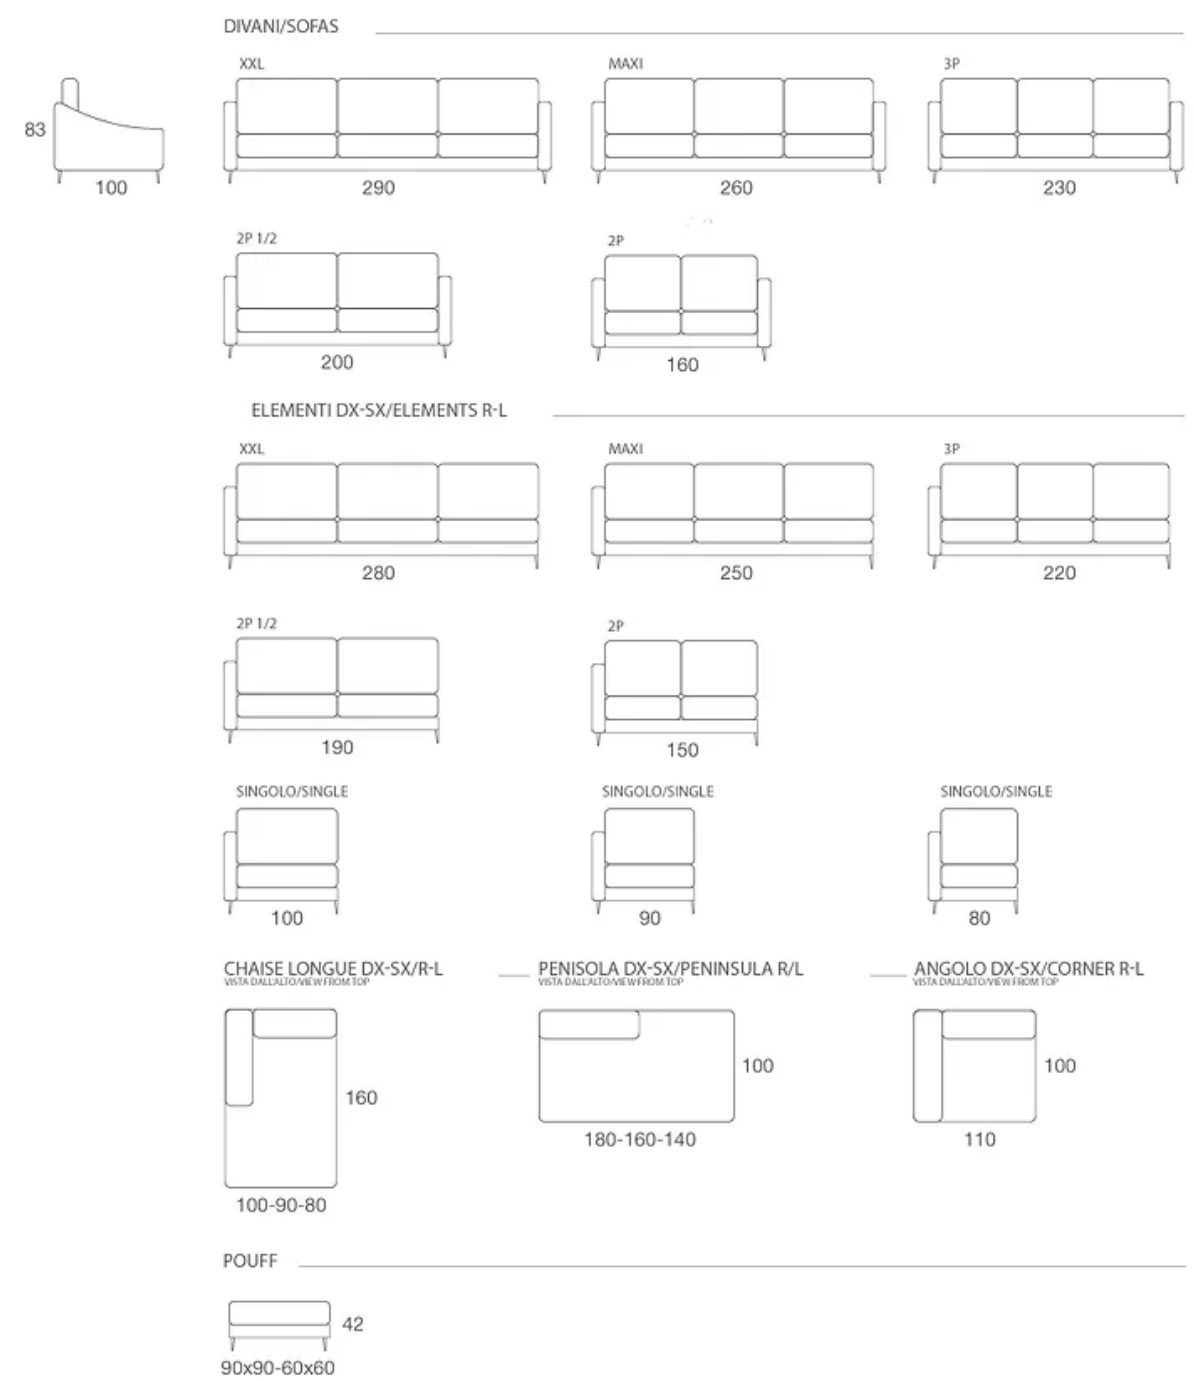

DIMENSIONS

FINISHES - UPHOLSTERY - FABRIC