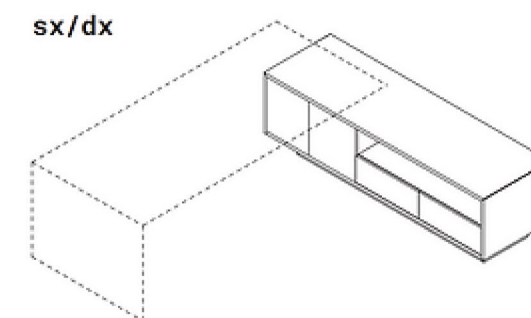

# ELITE

Executive collection where the worktop integrates with the structural base which also has a storage function. The only finishing features are the tops and doors of the drawer unit.

## DIMENSIONS

L 180 / 200 / 220  
P 100  
H 75

L 58  
P 98  
H 59,2

L 90  
P 98  
H 59,2

L 200  
P 60  
H 59,2