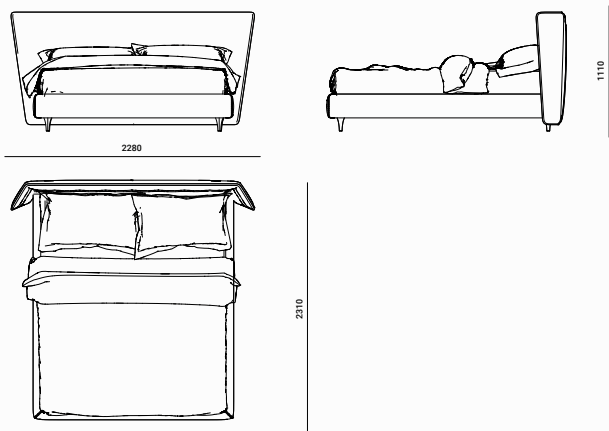

Major Beds

A bed can break the linearity of tradition to follow the most unexplored trajectories of design: Major abandons the straight path and chooses the irreverent lateral curvature of the headboard, elegantly marked by the cadenced quilting and the significant thickness of the raised edge.

[STI FINISHES](#)

Major
Code : MAJ120

Major
Code : MAJ160

Major
Code : MAJ180

Major
Code : MAJ200

Bed Slats available in :

FIX

BOX - SM