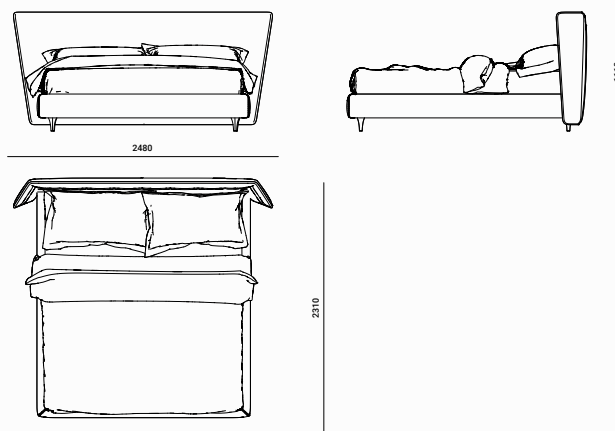

Major Beds

A bed can break the linearity of tradition to follow the most unexplored trajectories of design: Major abandons the straight path and chooses the irreverent lateral curvature of the headboard, elegantly marked by the cadenced quilting and the significant thickness of the raised edge.

[STI FINISHES](#)

Major
Code : MAJ120

Major
Code : MAJ160

Major
Code : MAJ180

Major
Code : MAJ200

Bed Slats available in :

FIX

BOX - SM