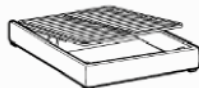

[STI FINISHES](#)

Major
Code : MAJ120

Major
Code : MAJ160

Major
Code : MAJ180

Major
Code : MAJ200

Bed Slats available in :

FIX

BOX - SM

BOX - FM

Feet available in two variations