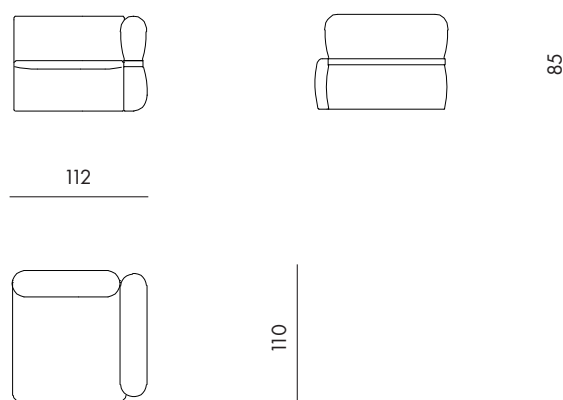

Glam : Lateral element maxi right arm
Code : LMR