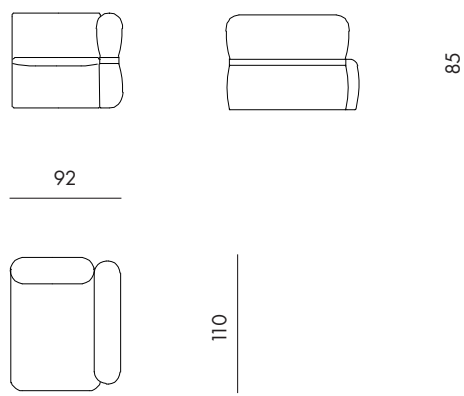

Glam : Lateral element right arm
Code : LR