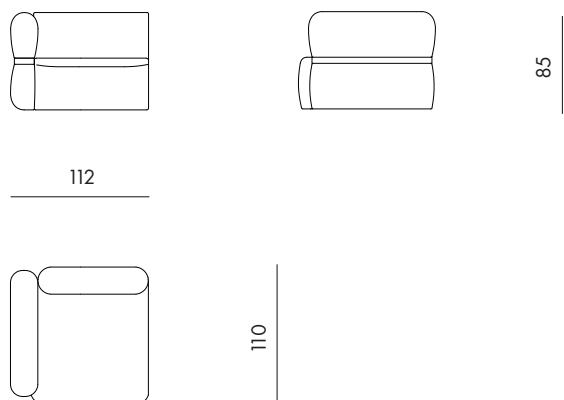

The leather finishings are available in multiple categories and delineations. Click on the link below to view and download the full range of fabric finishes on offer.

[STILFINISHES](#)

Glam : Lateral element maxi left arm
Code : LML