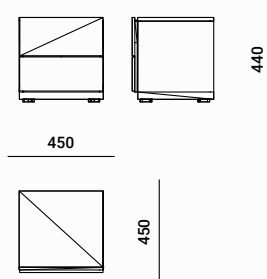

Quadro - Night Stand
Code : NST1D60

Quadro - Night Stand`
Code : NST2D45

Quadro - Night Stand
Code : NST2D60

Quadro - Commode
Code : COM

Quadro - Tall Chest
Code : TC90

Quadro - Tall Chest
Code : TC60