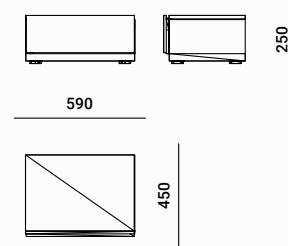

Quadro - Night Stand
Code : NST1D60