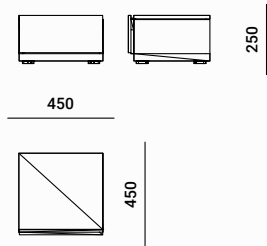

[STI FINISHES](#)

Technical Description

Night Complements with matt, glossy, metallic lacquered or wood veneered structure, with multiple options for top finishes Gres ceramic, Glass and Led Systems.

Quadro - Night Stand
Code : NST1D45