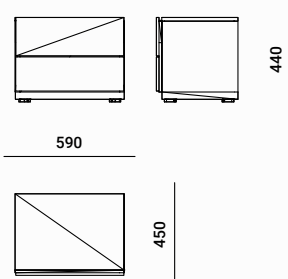

Quadro - Night Stand
Code : NST1D60

Quadro - Night Stand`
Code : NST2D45

Quadro - Night Stand
Code : NST2D60

Quadro - Commode
Code : COM

Quadro - Tall Chest
Code : TC90

Quadro - Tall Chest
Code : TC60