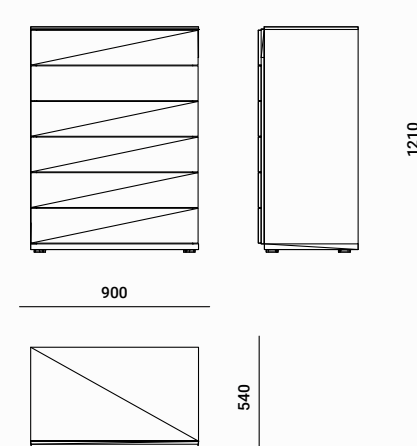

Quadro - Night Stand
Code : NST1D60

Quadro - Night Stand`
Code : NST2D45

Quadro - Night Stand
Code : NST2D60

Quadro - Commode
Code : COM

Quadro - Tall Chest
Code : TC90

Quadro - Tall Chest
Code : TC60