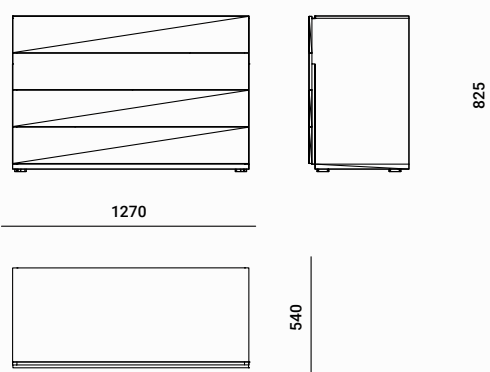

Quadro - Night Stand
Code : NST1D60

Quadro - Night Stand`
Code : NST2D45

Quadro - Night Stand
Code : NST2D60

Quadro - Commode
Code : COM

Quadro - Tall Chest
Code : TC90

Quadro - Tall Chest
Code : TC60