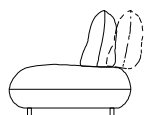

140

93

107

80

93

107

110

93

107

110

93

107

95

93

107

125

93

107