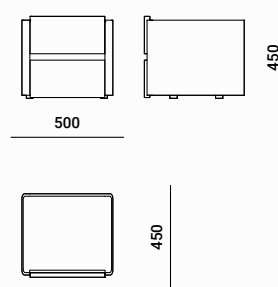

Sam - Night Stand
Code : NST50