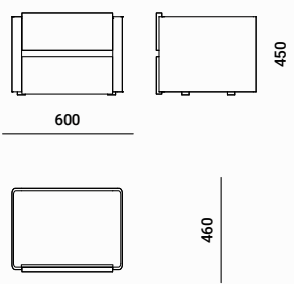

[STI FINISHES](#)

Technical Description

Night Complements with matt, glossy, metallic lacquered or wood veneered structure, with multiple options for top finishes Gres ceramic, Glass and Led Systems.

Sam - Night Stand
Code : NST60