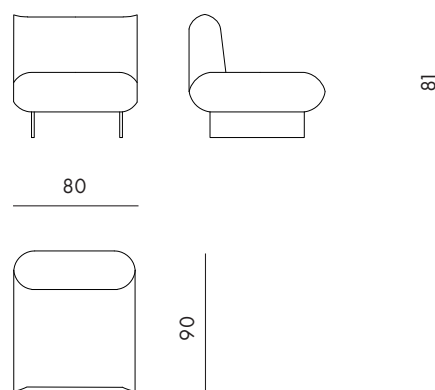

The leather finishings are available in multiple categories and delineations. Click on the link below to view and download the full range of fabric finishes on offer.

[STILFINISHES](#)

Era : Armchair
Code : AR

Era : 2 Seater
Code : 2S

Era : 3 Seater
Code : 3S

Era : Central element
Code : CM

Era : Lateral element left
Code : LL

Era : Lateral element right
Code : LR

Era : Central element maxi
Code : CMM

Era : Central element maxi left
Code : CML